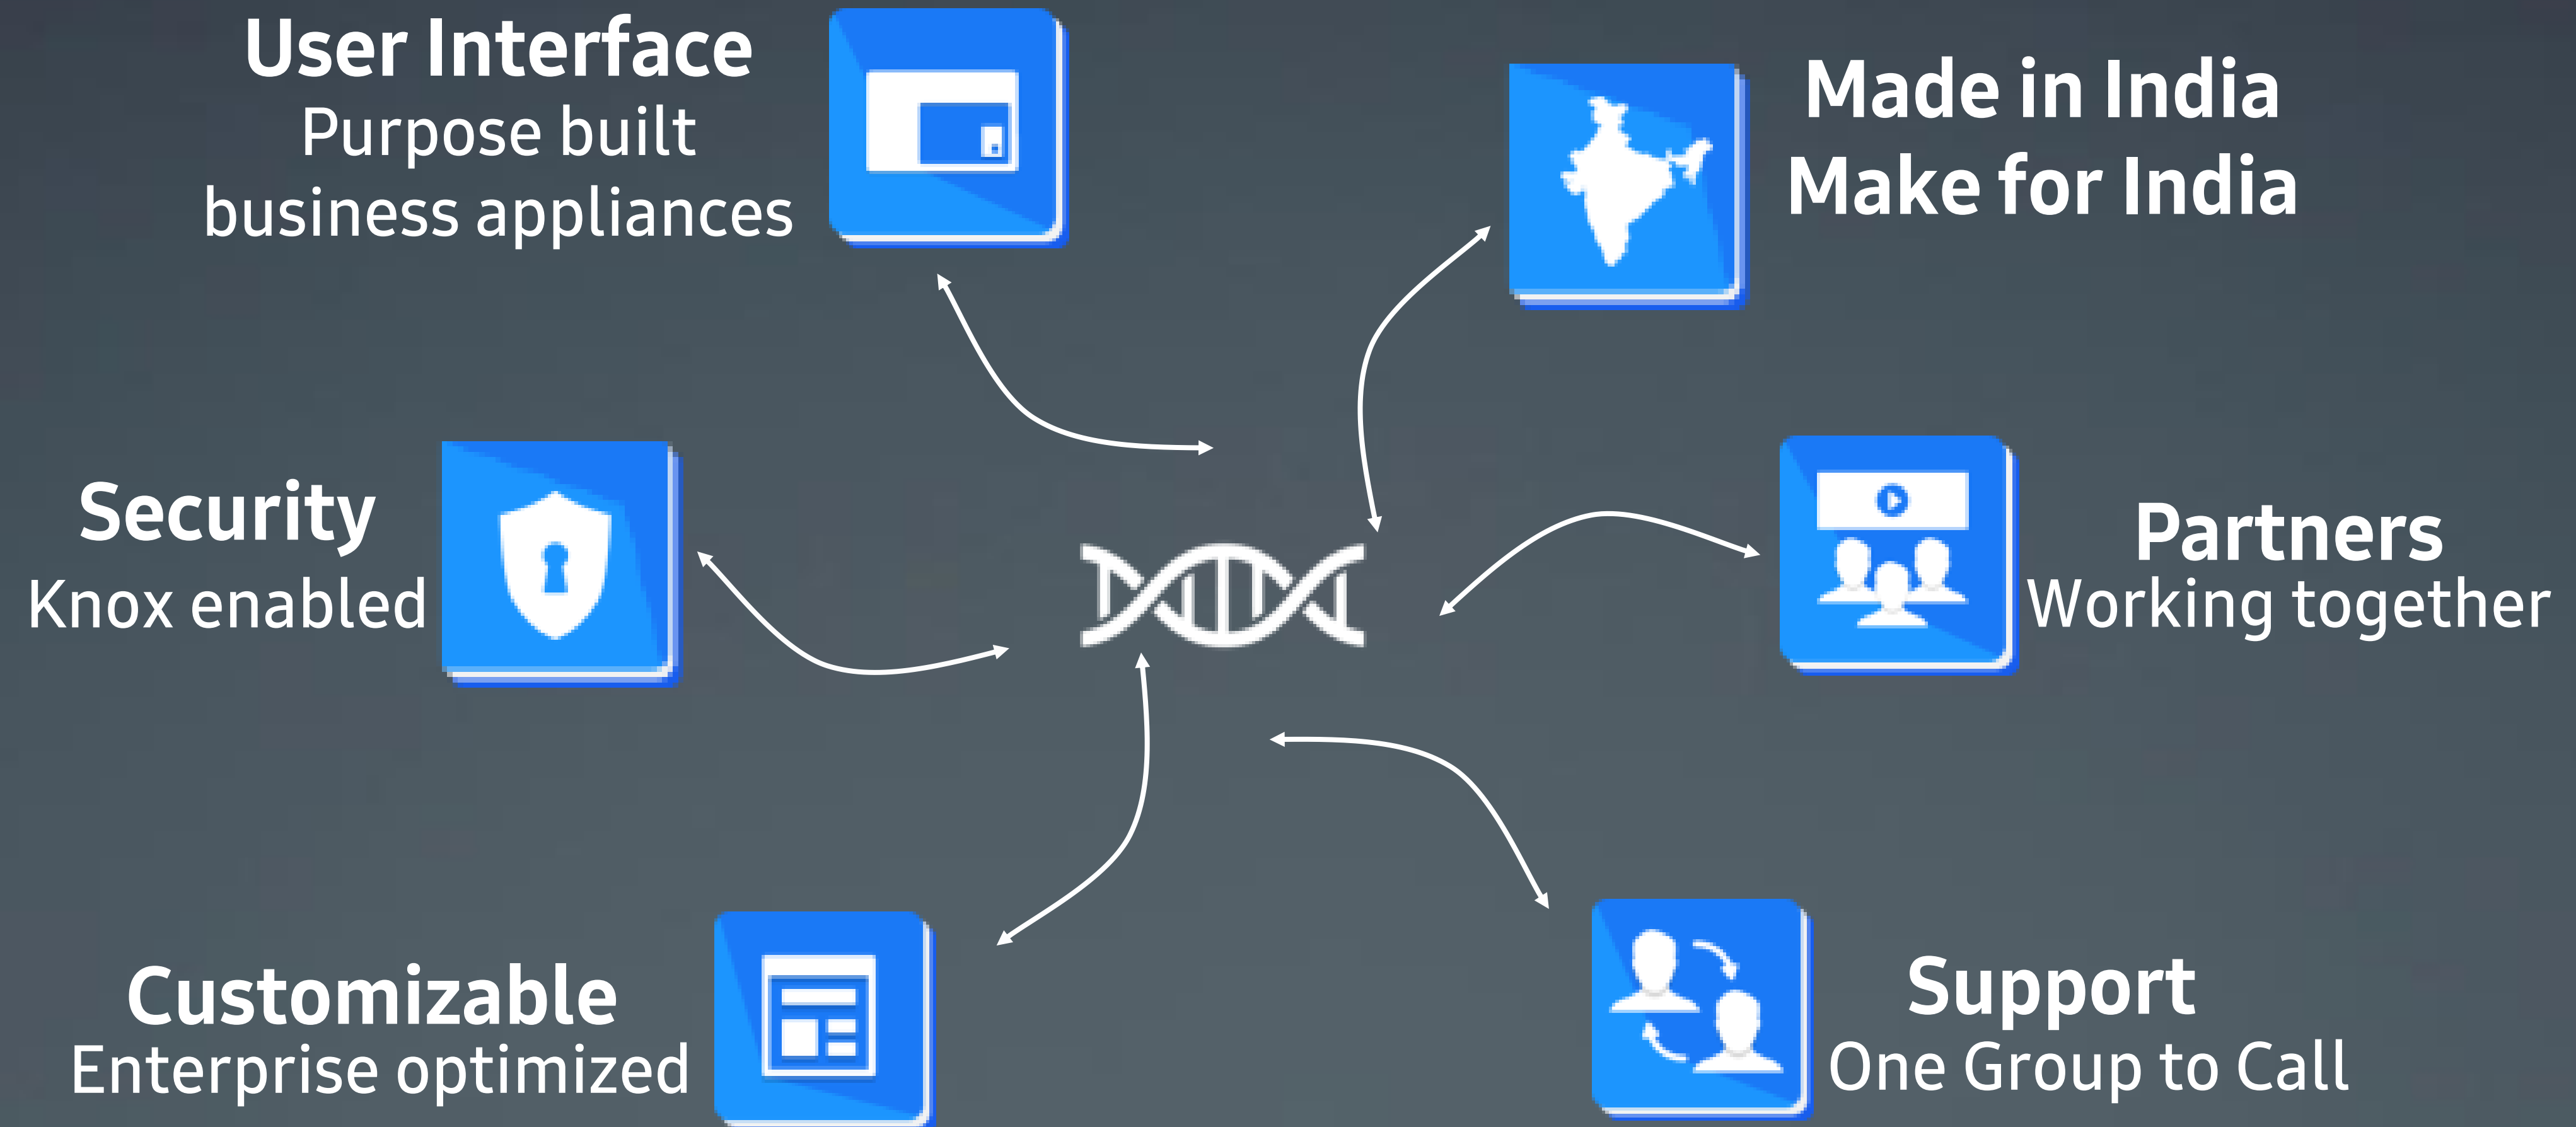

Enterprise Solutions Modules

Pieces to your Enterprise Puzzle